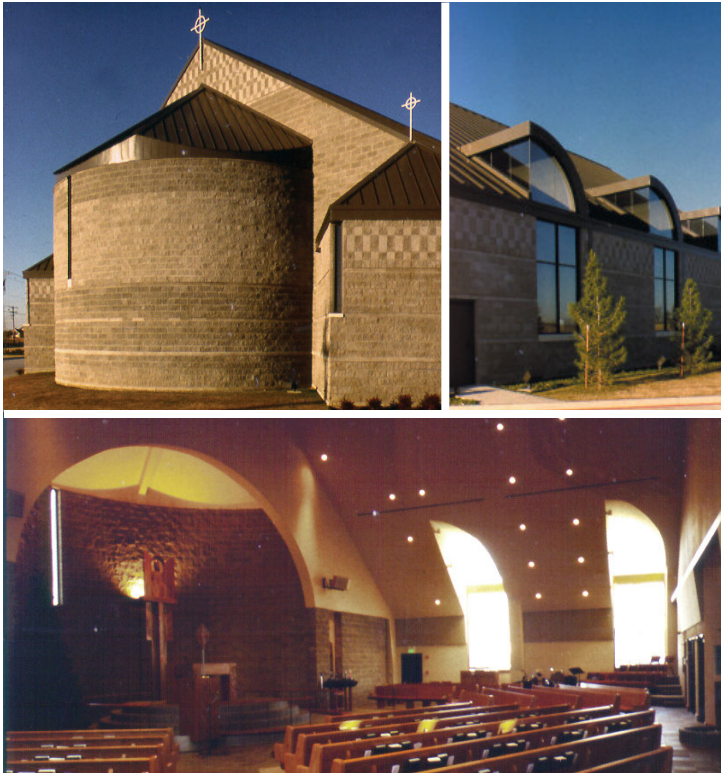

## Faith Lutheran Church

ARCHITEXAS provided site selection assistance and full architectural services for the development of a long range master plan for Faith Lutheran Church located in Flower Mound, Texas. The congregation had outgrown their existing facility and site and purchased 8 acres in the community. ARCHITEXAS conducted a weekend programming and conceptual design “workshop” to establish the vision for the congregation’s future, which included determining and analyzing goals, facts, needs and design concepts. The program called for a new sanctuary that can seat 300 (expandable to 660), large narthex, fellowship hall, classrooms for Sunday school, administrative offices and a gymnasium. The site included a decentralized parking scheme and play fields. A strategic phasing plan was developed with Phase I including an expandable sanctuary, temporary narthex with classrooms and administration. ARCHITEXAS provided full architectural services for Phase I construction which was completed in the summer of 1996.

### Location

Flower Mound, Texas